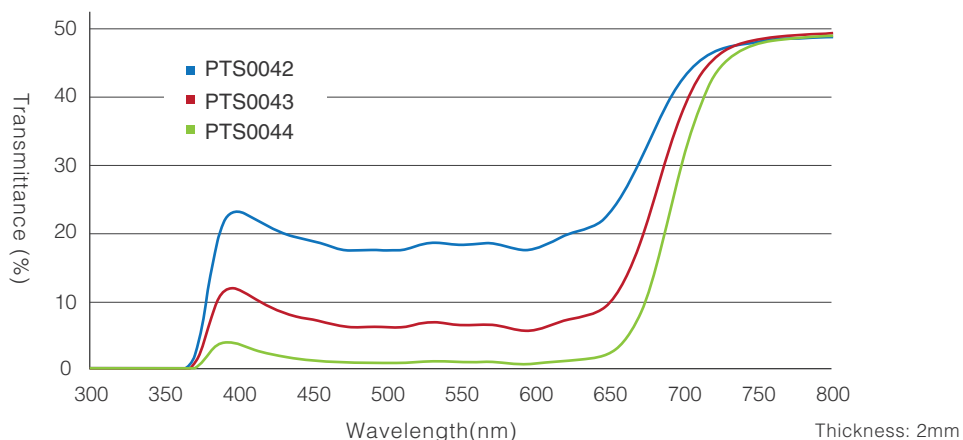

2. Spectral transmittance

- The content of this brochure may be changed without prior notice.
- The color tone may be different from the actual ones due to the characteristics of printing.
- The transcription of any date or information contained in this brochure without prior written content is strictly prohibited.