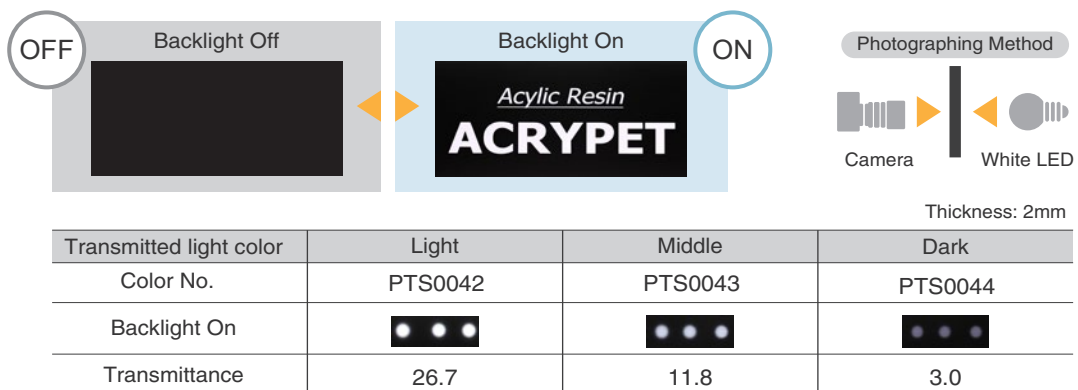

Functional Color **Black & White**

Black & White is smoke color
 It hides the lighting device when it is off , but it can diffuse when it is on

1. Color

*The shown values are measured values, not standard values.