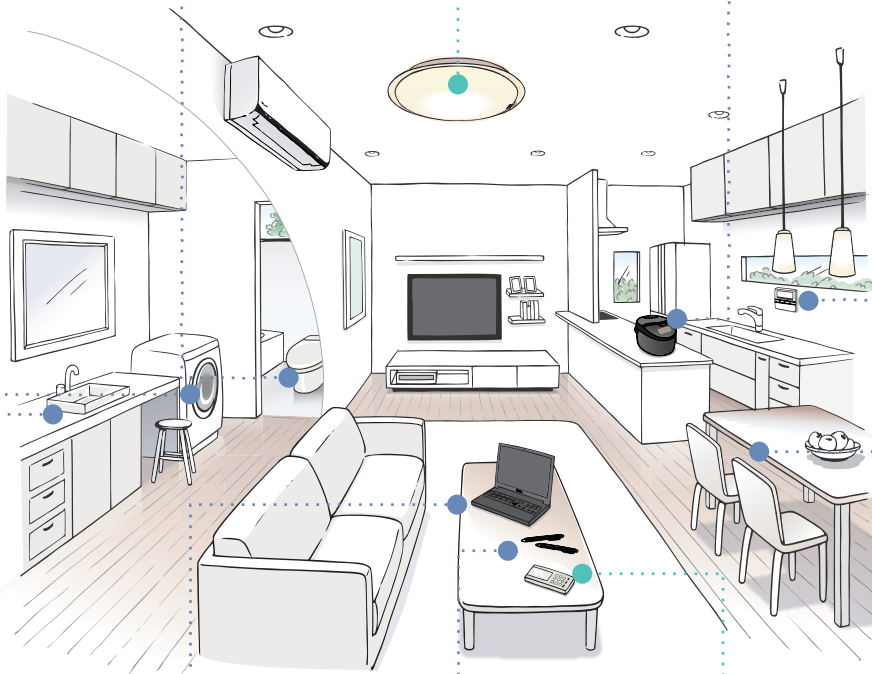

Rice cooker lid

5 Grade  
IRH

Display units

Washbowl

6 Grade  
IRH

Light guide plate

7 Grade  
TF9/VH6

Stationary